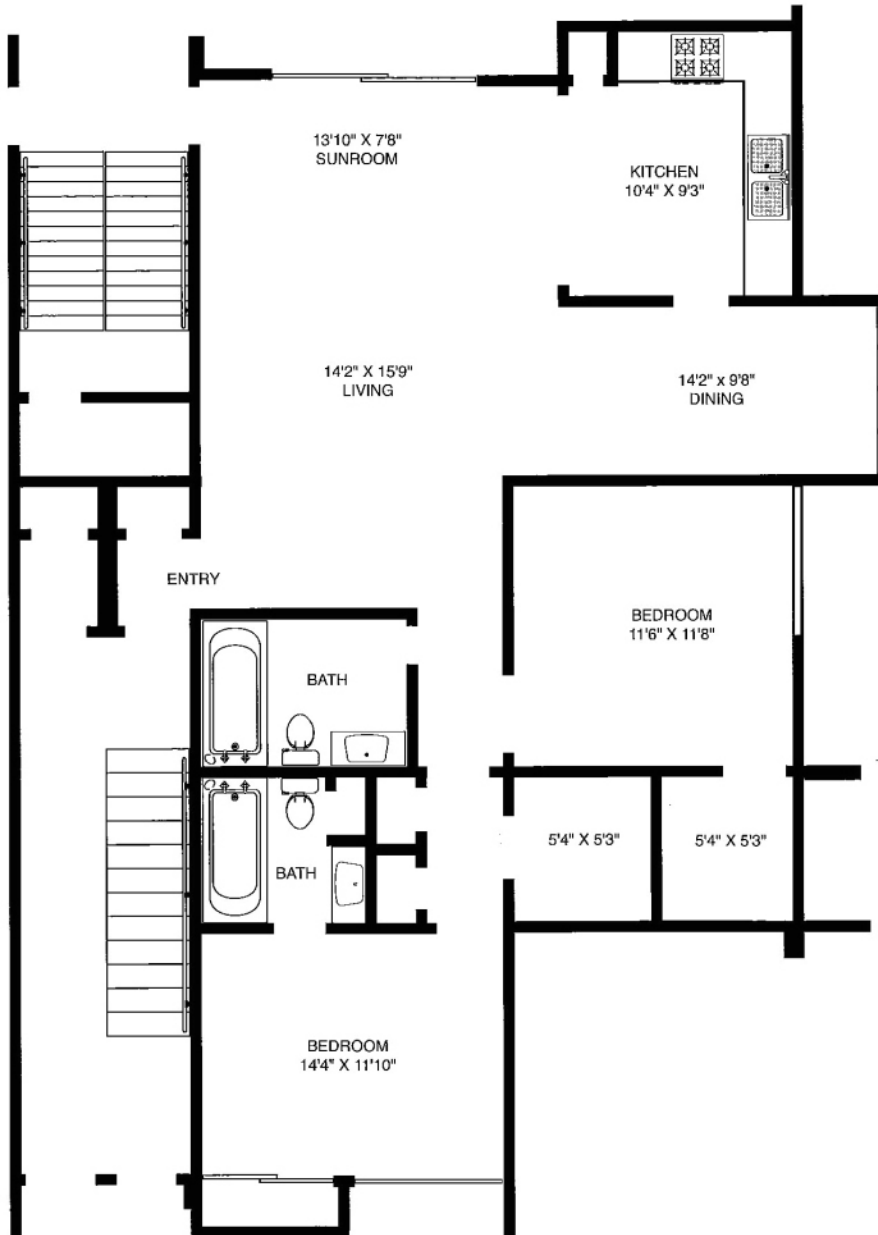

two bedroom: Grant

Beacon Village

26 Beacon Street, 72A

Burlington, MA 01803

781-272-8330